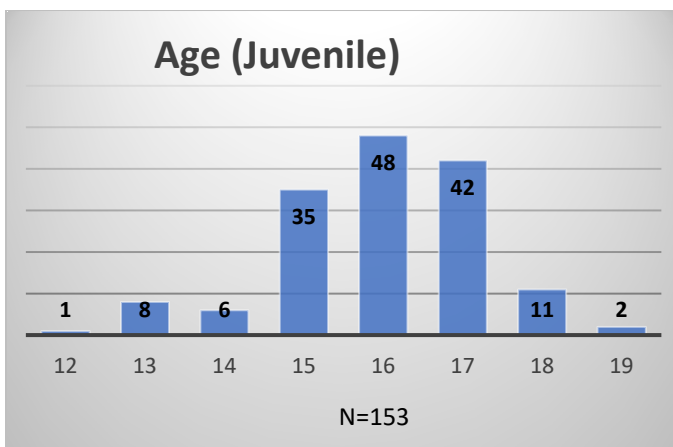

Daily Data Dashboard – February 26, 2025
Demographics for JTDC Population
Wednesday Morning Midnight Count

Daily Data Dashboard – February 26, 2025
Demographics for JTDC Population
Wednesday Morning Midnight Count