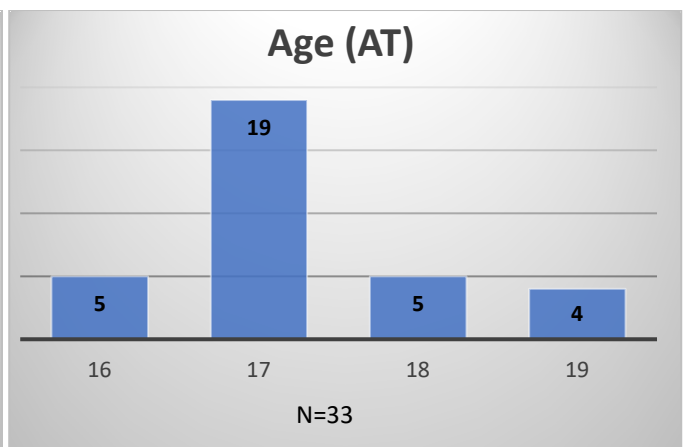

Daily Data Dashboard – February 26, 2025
Demographics for JTDC Population
Wednesday Morning Midnight Count

Daily Data Dashboard – February 26, 2025
Demographics for JTDC Population
Wednesday Morning Midnight Count