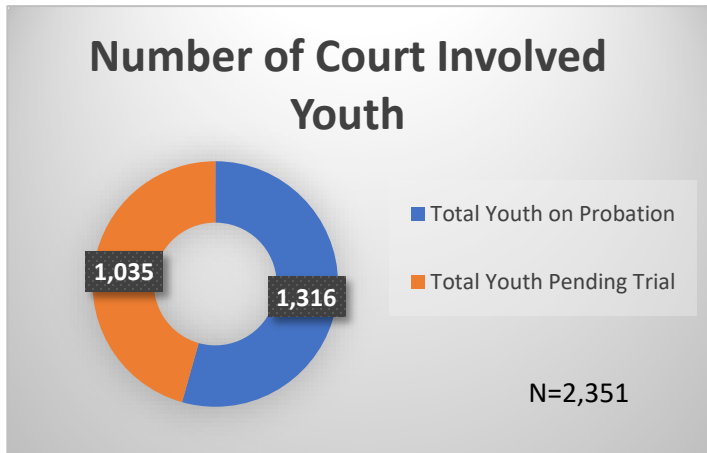

Daily Data Dashboard – February 26, 2025
Demographics for JTDC Population
Wednesday Morning Midnight Count

Daily Data Dashboard – February 26, 2025
Demographics for JTDC Population
Wednesday Morning Midnight Count