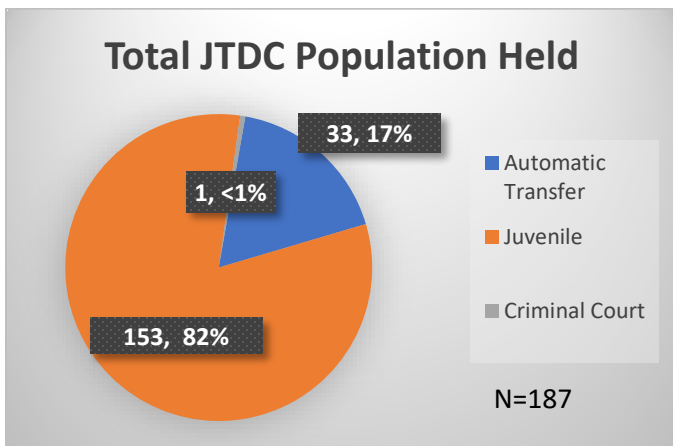

Daily Data Dashboard – February 26, 2025
Demographics for JTDC Population
Wednesday Morning Midnight Count

Daily Data Dashboard – February 26, 2025
Demographics for JTDC Population
Wednesday Morning Midnight Count