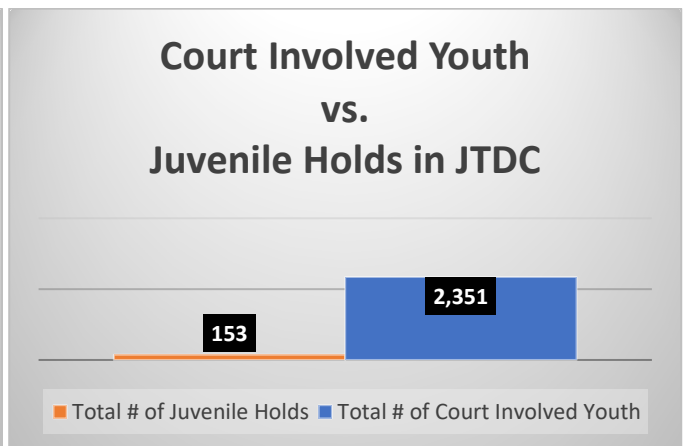

Daily Data Dashboard – February 26, 2025
Demographics for JTDC Population
Wednesday Morning Midnight Count

Daily Data Dashboard – February 26, 2025
Demographics for JTDC Population
Wednesday Morning Midnight Count